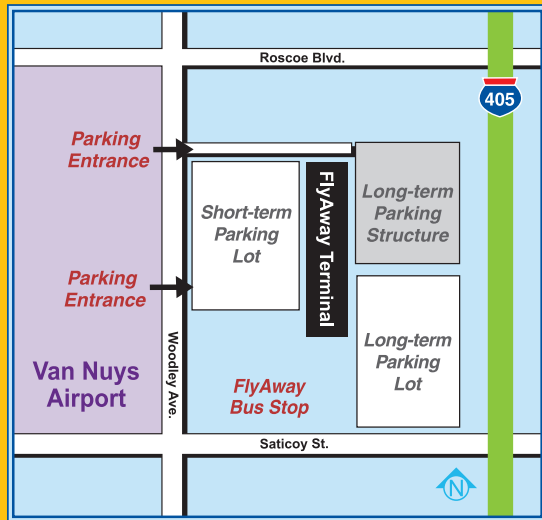

VAN NUYS

Bus Schedule

Depart FlyAway® Bus Terminal Van Nuys

Monday – Sunday

12:00 am	6:30 am	10:30 am	5:30 pm
1:00 am	6:45 am	11:00 am	6:00 pm
2:00 am	7:00 am	11:30 am	6:30 pm
3:00 am	7:15 am	12:00 pm	7:00 pm
3:30 am	7:30 am	12:30 pm	7:30 pm
4:00 am	7:45 am	1:00 pm	8:00 pm
4:30 am	8:00 am	1:30 pm	8:30 pm
4:45 am	8:15 am	2:00 pm	9:00 pm
5:00 am	8:30 am	2:30 pm	9:30 pm
5:15 am	8:45 am	3:00 pm	10:00 pm
5:30 am	9:00 am	3:30 pm	10:30 pm
5:45 am	9:15 am	4:00 pm	11:00 pm
6:00 am	9:30 am	4:30 pm	11:30 pm
6:15 am	10:00 am	5:00 pm	

Depart LAX Terminal 1

(Allow extra time for pick-up at Terminals 2-7)

Monday – Sunday

12:00 am	7:00 am	1:00 pm	7:00 pm
12:15 am	7:30 am	1:30 pm	7:30 pm
12:30 am	8:00 am	2:00 pm	8:00 pm
1:15 am	8:30 am	2:30 pm	8:30 pm
2:15 am	9:00 am	3:00 pm	9:00 pm
2:45 am	9:30 am	3:30 pm	9:30 pm
3:45 am	10:00 am	4:00 pm	10:00 pm
4:15 am	10:30 am	4:30 pm	10:30 pm
4:45 am	11:00 am	5:00 pm	11:00 pm
5:30 am	11:30 am	5:30 pm	11:30 pm
6:00 am	12:00 pm	6:00 pm	
6:30 am	12:30 pm	6:30 pm	

Location: The LAX FlyAway® operates from the FlyAway® Bus Terminal located at 7610 Woodley Avenue in Van Nuys.

Passenger Drop-Off/Pick-Up: Motorists may drop off or pick up passengers at the FlyAway® Terminal entrance on Woodley Avenue.

Tickets: The FlyAway® accepts Mastercard, Visa, or American Express debit or credit cards for ticket purchases. (Cash is not accepted.)

Parking: Parking is available at the FlyAway® Bus Terminal in the covered parking structure and long-term parking lot by entering on Woodley Avenue. The daily rate is $4, with a 30-day limit. Parking may be limited during peak travel periods. The parking garage is patrolled regularly by security officers.