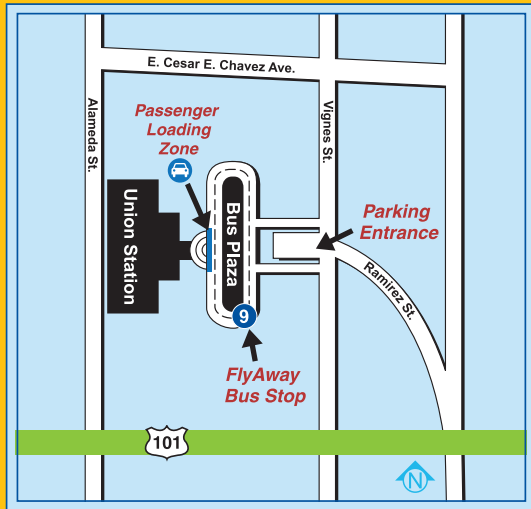

# LAX FlyAway®

Convenient Non-Stop Bus  
Service to LAX

*Los Angeles County Service Locations:  
Union Station ■ Van Nuys ■ Westwood*

# UNION STATION

**Location:** The LAX FlyAway® service operates from Bus Stop 9 at the Patsaouras Transit Plaza at Union Station. Enter on Vignes Street. The FlyAway® ticket kiosk is on the south end of the plaza opposite Bus Stop 9.

**Passenger Drop-Off/Pick-Up:** Motorists entering the Plaza should **turn right** and proceed counterclockwise around the plaza to the designated loading zone area on the west side of the loop. Vehicles can only stop to drop off or pick up passengers in this area located between the “Passenger Loading Zone” signs on the brick pillars to the left and right of the glass entrance doors to Union Station. **Stopping is not allowed at any other location in the Plaza.**